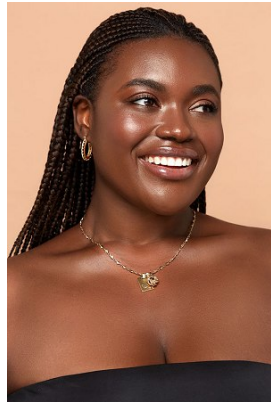

BELLA

Anabelle Ussher

Height: 5'4.5 Bust: 42 Hips: 47 Waist: 33 Shoe: 7 US Hair: Dark Brown Eyes: Brown

BELLA

Anabelle Ussher

Height: 5'4.5 Bust: 42 Hips: 47 Waist: 33 Shoe: 7 US Hair: Dark Brown Eyes: Brown