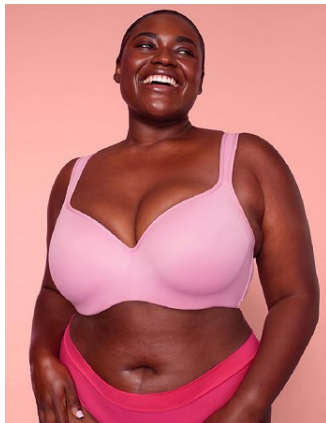

BELLA

Anabelle Ussher

Height: 5'4.5 Bust: 42 Hips: 47 Waist: 33 Shoe: 7 US Hair: Dark Brown Eyes: Brown

BELLA

Anabelle Ussher

Height: 5'4.5 Bust: 42 Hips: 47 Waist: 33 Shoe: 7 US Hair: Dark Brown Eyes: Brown