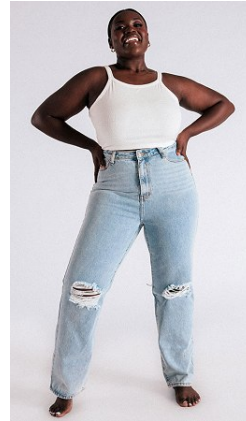

BELLA

Anabelle Ussher

Height: 5'4.5 Bust: 42 Hips: 47 Waist: 33 Shoe: 7 US Hair: Dark Brown Eyes: Brown

BELLA

Anabelle Ussher

Height: 5'4.5 Bust: 42 Hips: 47 Waist: 33 Shoe: 7 US Hair: Dark Brown Eyes: Brown