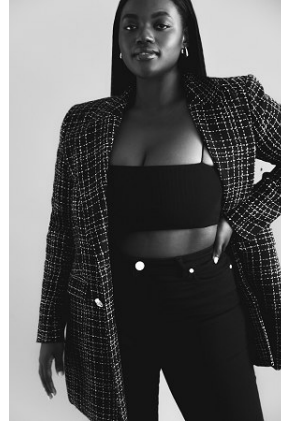

# BELLA

Anabelle Ussher

Height: 5'4.5 Bust: 42 Hips: 47 Waist: 33 Shoe: 7 US Hair: Dark Brown Eyes: Brown