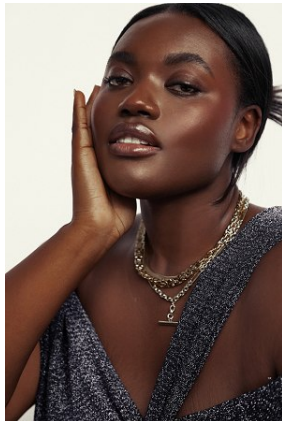

# BELLA

Anabelle Ussher

Height: 5'4.5 Bust: 42 Hips: 47 Waist: 33 Shoe: 7 US Hair: Dark Brown Eyes: Brown