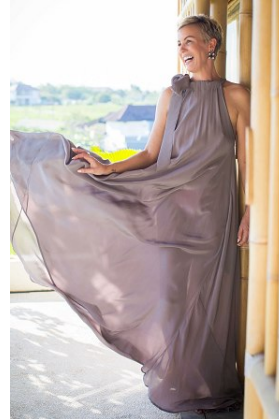

BELLA

Sally Bloomfield

Height: 5'8 Bust: 36 Hips: 40 Waist: 30 Shoe: 7.5 US Hair: Blonde Eyes: Green

BELLA

Sally Bloomfield

Height: 5'8 Bust: 36 Hips: 40 Waist: 30 Shoe: 7.5 US Hair: Blonde Eyes: Green