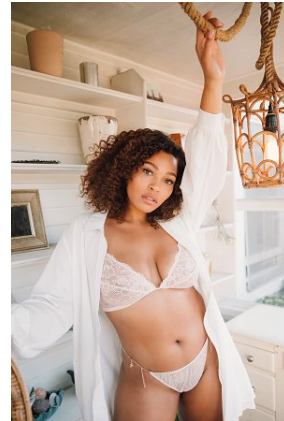

BELLA

Amber Jones

Height: 5'9 Bust: 36 Hips: 43 Waist: 33 Shoe: 10 US Hair: Brown Eyes: Brown

BELLA

Amber Jones

Height: 5'9 Bust: 36 Hips: 43 Waist: 33 Shoe: 10 US Hair: Brown Eyes: Brown