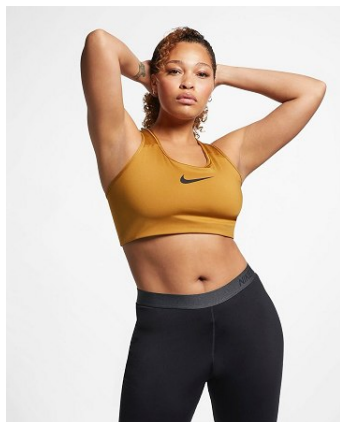

BELLA

Amber Jones

Height: 5'9 Bust: 36 Hips: 43 Waist: 33 Shoe: 10 US Hair: Brown Eyes: Brown

BELLA

Amber Jones

Height: 5'9 Bust: 36 Hips: 43 Waist: 33 Shoe: 10 US Hair: Brown Eyes: Brown