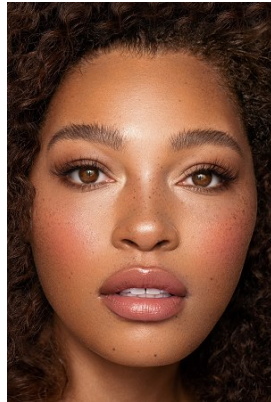

BELLA

Amber Jones

Height: 5'9 Bust: 36 Hips: 43 Waist: 33 Shoe: 10 US Hair: Brown Eyes: Brown

BELLA

Amber Jones

Height: 5'9 Bust: 36 Hips: 43 Waist: 33 Shoe: 10 US Hair: Brown Eyes: Brown