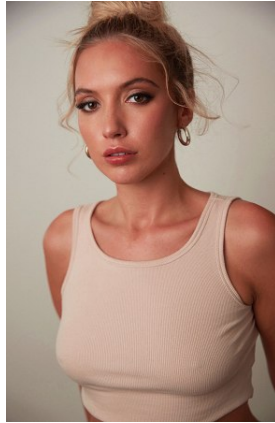

BELLA

Maddie Quinn

Height: 5'8.5 Bust: 37 Hips: 40 Waist: 28 Hair: Blonde Eyes: Hazel

BELLA

Maddie Quinn

Height: 5'8.5 Bust: 37 Hips: 40 Waist: 28 Hair: Blonde Eyes: Hazel