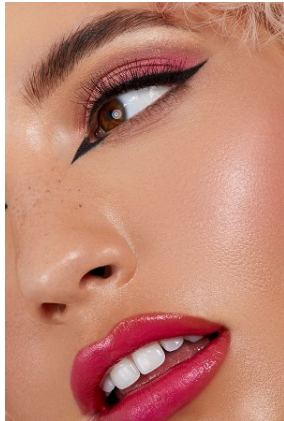

BELLA

Maddie Quinn

Height: 5'8.5 Bust: 37 Hips: 40 Waist: 28 Hair: Blonde Eyes: Hazel

BELLA

Maddie Quinn

Height: 5'8.5 Bust: 37 Hips: 40 Waist: 28 Hair: Blonde Eyes: Hazel