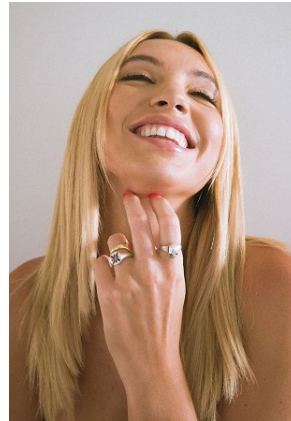

BELLA

Maddie Quinn

Height: 5'8.5 Bust: 37 Hips: 40 Waist: 28 Hair: Blonde Eyes: Hazel

BELLA

Maddie Quinn

Height: 5'8.5 Bust: 37 Hips: 40 Waist: 28 Hair: Blonde Eyes: Hazel