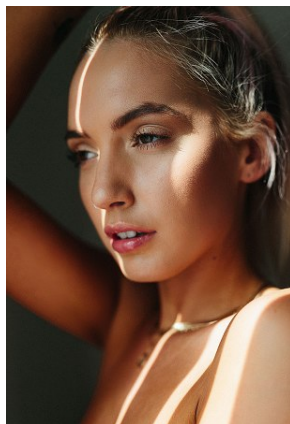

BELLA

Maddie Quinn

Height: 5'8.5 Bust: 37 Hips: 40 Waist: 28 Hair: Blonde Eyes: Hazel

BELLA

Maddie Quinn

Height: 5'8.5 Bust: 37 Hips: 40 Waist: 28 Hair: Blonde Eyes: Hazel