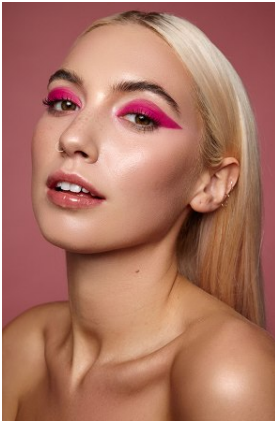

BELLA

Maddie Quinn

Height: 5'8.5 Bust: 37 Hips: 40 Waist: 28 Hair: Blonde Eyes: Hazel

BELLA

Maddie Quinn

Height: 5'8.5 Bust: 37 Hips: 40 Waist: 28 Hair: Blonde Eyes: Hazel