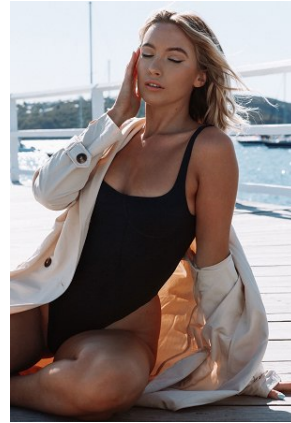

BELLA

Maddie Quinn

Height: 5'8.5 Bust: 37 Hips: 40 Waist: 28 Hair: Blonde Eyes: Hazel

BELLA

Maddie Quinn

Height: 5'8.5 Bust: 37 Hips: 40 Waist: 28 Hair: Blonde Eyes: Hazel