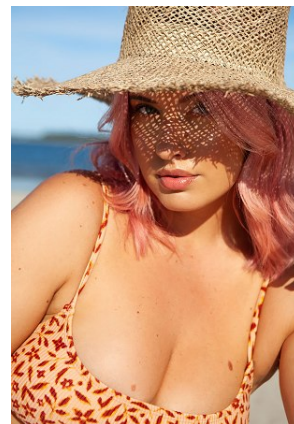

BELLA

Sophie Hughes

Height: 5'8.5 Bust: 41 Hips: 42.5 Waist: 34 Shoe: 7 US Hair: Pink Eyes: Green

BELLA

Sophie Hughes

Height: 5'8.5 Bust: 41 Hips: 42.5 Waist: 34 Shoe: 7 US Hair: Pink Eyes: Green