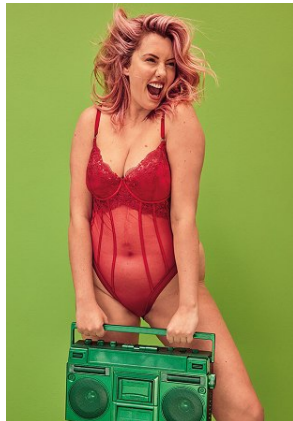

BELLA

Sophie Hughes

Height: 5'8.5 Bust: 41 Hips: 42.5 Waist: 34 Shoe: 7 US Hair: Pink Eyes: Green

BELLA

Sophie Hughes

Height: 5'8.5 Bust: 41 Hips: 42.5 Waist: 34 Shoe: 7 US Hair: Pink Eyes: Green