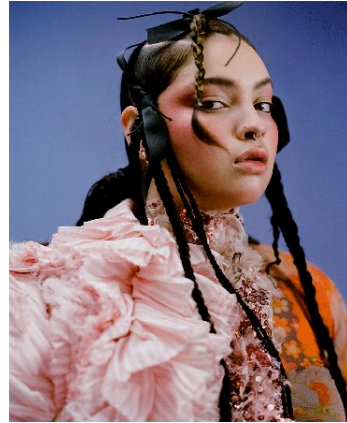

# BELLA

Mia Dennis

Height: 5'5.5 Bust: 41.5 Hips: 47 Waist: 38 Shoe: 8 US Hair: Brown Eyes: Hazel