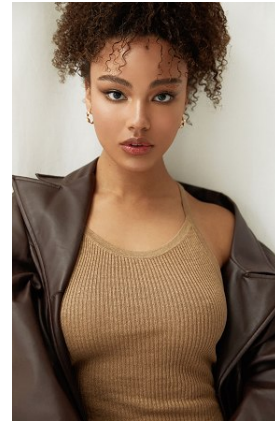

BELLA

Kukuwa Assan

Height: 5'8 Bust: 32.5 Hips: 40 Waist: 23.5 Shoe: 8.5 US Hair: Brown Eyes: Brown

BELLA

Kukuwa Assan

Height: 5'8 Bust: 32.5 Hips: 40 Waist: 23.5 Shoe: 8.5 US Hair: Brown Eyes: Brown