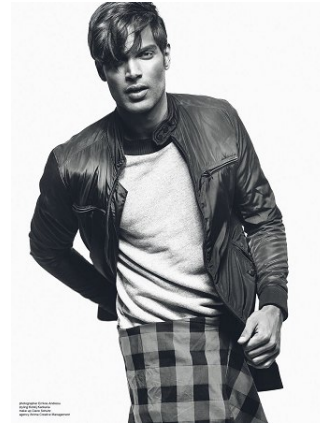

BELLA

Prabh Uppal

Height: 6'2 Waist: 32 Hair: Brown Eyes: Brown

BELLA

Prabh Uppal

Height: 6'2 Waist: 32 Hair: Brown Eyes: Brown