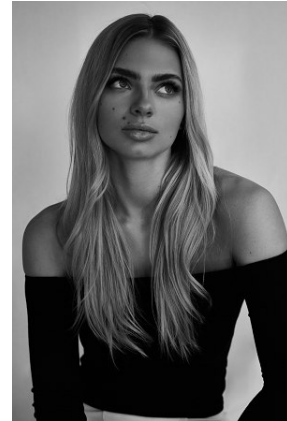

BELLA

Zoe Henningsen

Height: 5'7.5 Bust: 34 Hips: 38 Waist: 25.5 Shoe: 7 US Hair: Blonde Eyes: Green

BELLA

Zoe Henningsen

Height: 5'7.5 Bust: 34 Hips: 38 Waist: 25.5 Shoe: 7 US Hair: Blonde Eyes: Green

BELLA

Zoe Henningsen

Height: 5'7.5 Bust: 34 Hips: 38 Waist: 25.5 Shoe: 7 US Hair: Blonde Eyes: Green