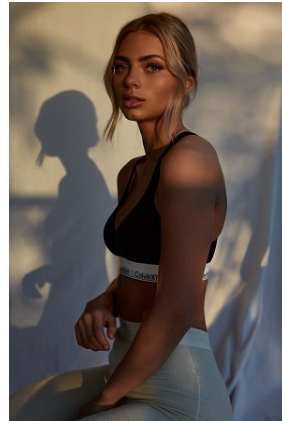

BELLA

Zoe Henningsen

Height: 5'7.5 Bust: 34 Hips: 38 Waist: 25.5 Shoe: 7 US Hair: Blonde Eyes: Green

BELLA

Zoe Henningsen

Height: 5'7.5 Bust: 34 Hips: 38 Waist: 25.5 Shoe: 7 US Hair: Blonde Eyes: Green

BELLA

Zoe Henningsen

Height: 5'7.5 Bust: 34 Hips: 38 Waist: 25.5 Shoe: 7 US Hair: Blonde Eyes: Green