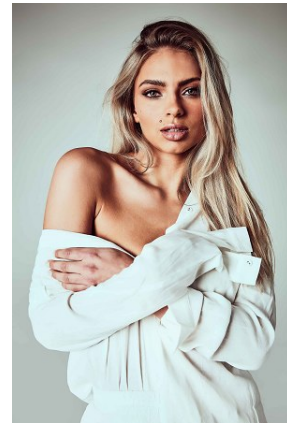

BELLA

Zoe Henningsen

Height: 5'7.5 Bust: 34 Hips: 38 Waist: 25.5 Shoe: 7 US Hair: Blonde Eyes: Green

BELLA

Zoe Henningsen

Height: 5'7.5 Bust: 34 Hips: 38 Waist: 25.5 Shoe: 7 US Hair: Blonde Eyes: Green

BELLA

Zoe Henningsen

Height: 5'7.5 Bust: 34 Hips: 38 Waist: 25.5 Shoe: 7 US Hair: Blonde Eyes: Green