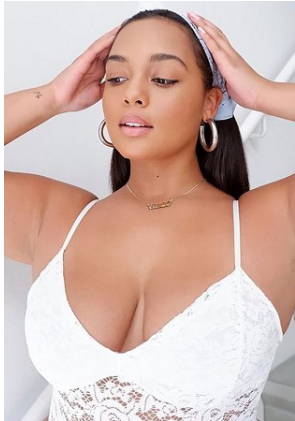

BELLA

Kayla Jones

Height: 5'9 Bust: 38 Hips: 53 Waist: 32 Shoe: 9.5 US Hair: Brown Eyes: Brown

BELLA

Kayla Jones

Height: 5'9 Bust: 38 Hips: 53 Waist: 32 Shoe: 9.5 US Hair: Brown Eyes: Brown

BELLA

Kayla Jones

Height: 5'9 Bust: 38 Hips: 53 Waist: 32 Shoe: 9.5 US Hair: Brown Eyes: Brown