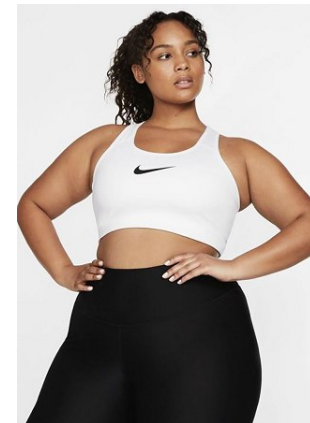

BELLA

Kayla Jones

Height: 5'9 Bust: 38 Hips: 53 Waist: 32 Shoe: 9.5 US Hair: Brown Eyes: Brown

BELLA

Kayla Jones

Height: 5'9 Bust: 38 Hips: 53 Waist: 32 Shoe: 9.5 US Hair: Brown Eyes: Brown

BELLA

Kayla Jones

Height: 5'9 Bust: 38 Hips: 53 Waist: 32 Shoe: 9.5 US Hair: Brown Eyes: Brown