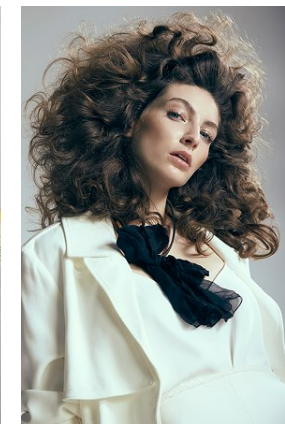

BELLA

Julianne Propsting

Height: 5'10.5 Bust: 31 Hips: 34.5 Waist: 24 Shoe: 9 US Hair: Brown Eyes: Blue

BELLA

Julianne Propsting

Height: 5'10.5 Bust: 31 Hips: 34.5 Waist: 24 Shoe: 9 US Hair: Brown Eyes: Blue