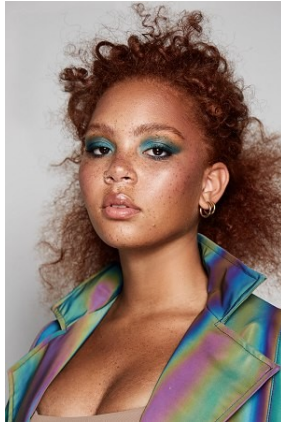

BELLA

Robyn Chin

Height: 5'8 Bust: 35.5 Hips: 41 Waist: 29 Shoe: 7 US Hair: Red Eyes: Brown

BELLA

Robyn Chin

Height: 5'8 Bust: 35.5 Hips: 41 Waist: 29 Shoe: 7 US Hair: Red Eyes: Brown