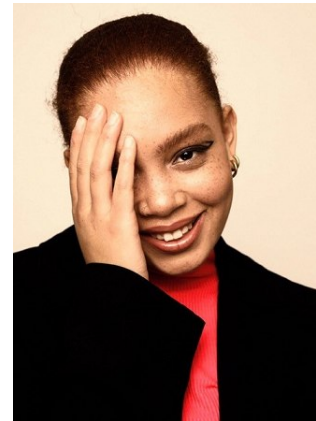

BELLA

Robyn Chin

Height: 5'8 Bust: 35.5 Hips: 41 Waist: 29 Shoe: 7 US Hair: Red Eyes: Brown

BELLA

Robyn Chin

Height: 5'8 Bust: 35.5 Hips: 41 Waist: 29 Shoe: 7 US Hair: Red Eyes: Brown