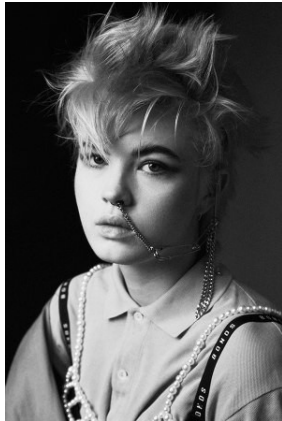

BELLA

Jonti Ridley

Height: 5'8.5 Bust: 36 Hips: 38 Waist: 25 Shoe: 8 US Hair: Dark Blonde Eyes: Hazel

BELLA

Jonti Ridley

Height: 5'8.5 Bust: 36 Hips: 38 Waist: 25 Shoe: 8 US Hair: Dark Blonde Eyes: Hazel