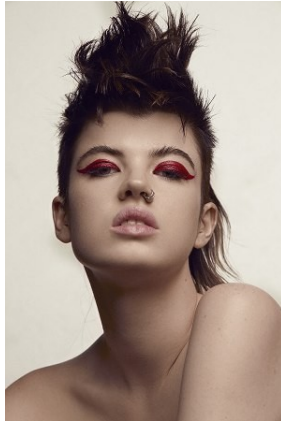

BELLA

Jonti Ridley

Height: 5'8.5 Bust: 36 Hips: 38 Waist: 25 Shoe: 8 US Hair: Dark Blonde Eyes: Hazel

BELLA

Jonti Ridley

Height: 5'8.5 Bust: 36 Hips: 38 Waist: 25 Shoe: 8 US Hair: Dark Blonde Eyes: Hazel