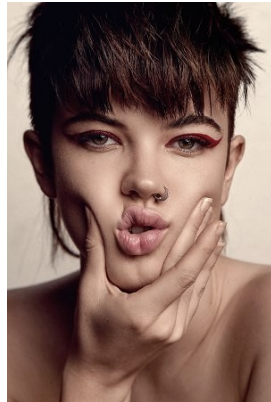

BELLA

Jonti Ridley

Height: 5'8.5 Bust: 36 Hips: 38 Waist: 25 Shoe: 8 US Hair: Dark Blonde Eyes: Hazel

BELLA

Jonti Ridley

Height: 5'8.5 Bust: 36 Hips: 38 Waist: 25 Shoe: 8 US Hair: Dark Blonde Eyes: Hazel