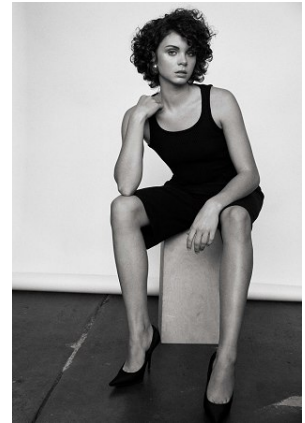

BELLA

Lily Downes

Height: 5'8.5 Bust: 33 Hips: 37.5 Waist: 28 Shoe: 9 US Hair: Brown Eyes: Blue

BELLA

Lily Downes

Height: 5'8.5 Bust: 33 Hips: 37.5 Waist: 28 Shoe: 9 US Hair: Brown Eyes: Blue

BELLA

Lily Downes

Height: 5'8.5 Bust: 33 Hips: 37.5 Waist: 28 Shoe: 9 US Hair: Brown Eyes: Blue