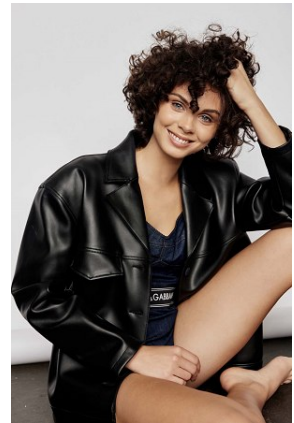

BELLA

Lily Downes

Height: 5'8.5 Bust: 33 Hips: 37.5 Waist: 28 Shoe: 9 US Hair: Brown Eyes: Blue

BELLA

Lily Downes

Height: 5'8.5 Bust: 33 Hips: 37.5 Waist: 28 Shoe: 9 US Hair: Brown Eyes: Blue

BELLA

Lily Downes

Height: 5'8.5 Bust: 33 Hips: 37.5 Waist: 28 Shoe: 9 US Hair: Brown Eyes: Blue