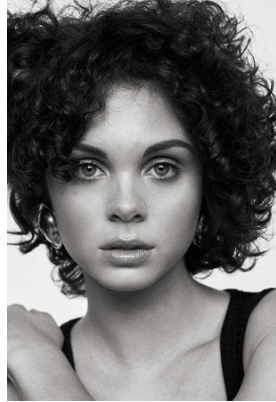

BELLA

Lily Downes

Height: 5'8.5 Bust: 33 Hips: 37.5 Waist: 28 Shoe: 9 US Hair: Brown Eyes: Blue

BELLA

Lily Downes

Height: 5'8.5 Bust: 33 Hips: 37.5 Waist: 28 Shoe: 9 US Hair: Brown Eyes: Blue

BELLA

Lily Downes

Height: 5'8.5 Bust: 33 Hips: 37.5 Waist: 28 Shoe: 9 US Hair: Brown Eyes: Blue