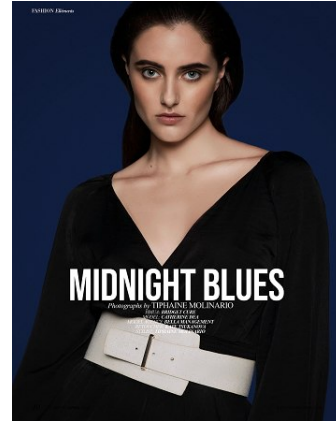

BELLA

Catherine Dea

Height: 5'10 Bust: 34 Hips: 39.5 Waist: 28 Hair: Brown Eyes: Blue

BELLA

Catherine Dea

Height: 5'10 Bust: 34 Hips: 39.5 Waist: 28 Hair: Brown Eyes: Blue

BELLA

Catherine Dea

Height: 5'10 Bust: 34 Hips: 39.5 Waist: 28 Hair: Brown Eyes: Blue

32

©2014 KAYAK.COM