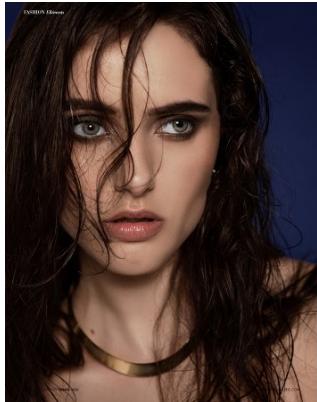

BELLA

Catherine Dea

Height: 5'10 Bust: 34 Hips: 39.5 Waist: 28 Hair: Brown Eyes: Blue

BELLA

Catherine Dea

Height: 5'10 Bust: 34 Hips: 39.5 Waist: 28 Hair: Brown Eyes: Blue

BELLA

Catherine Dea

Height: 5'10 Bust: 34 Hips: 39.5 Waist: 28 Hair: Brown Eyes: Blue

32

©2014 KAYAK.COM