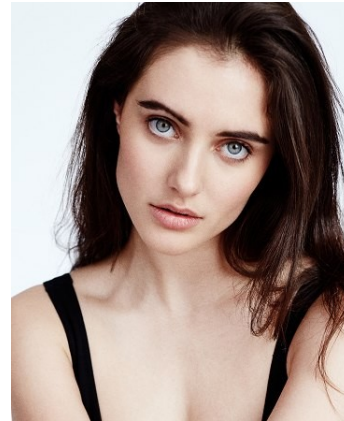

BELLA

Catherine Dea

Height: 5'10 Bust: 34 Hips: 39.5 Waist: 28 Hair: Brown Eyes: Blue

BELLA

Catherine Dea

Height: 5'10 Bust: 34 Hips: 39.5 Waist: 28 Hair: Brown Eyes: Blue

BELLA

Catherine Dea

Height: 5'10 Bust: 34 Hips: 39.5 Waist: 28 Hair: Brown Eyes: Blue

32

©2014 KAYAK.COM