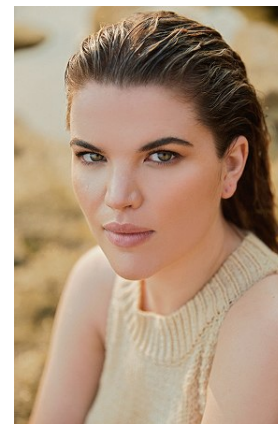

BELLA

Emma May

Height: 5'10 Bust: 37 Hips: 41.5 Waist: 32 Hair: Brown Venetian Eyes: Hazel

BELLA

Emma May

Height: 5'10 Bust: 37 Hips: 41.5 Waist: 32 Hair: Brown Venetian Eyes: Hazel