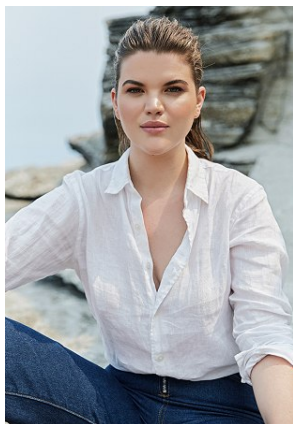

BELLA

Emma May

Height: 5'10 Bust: 37 Hips: 41.5 Waist: 32 Hair: Brown Venetian Eyes: Hazel

BELLA

Emma May

Height: 5'10 Bust: 37 Hips: 41.5 Waist: 32 Hair: Brown Venetian Eyes: Hazel