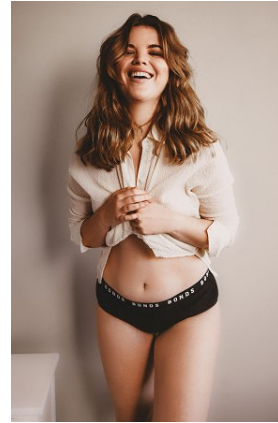

BELLA

Emma May

Height: 5'10 Bust: 37 Hips: 41.5 Waist: 32 Hair: Brown Venetian Eyes: Hazel

BELLA

Emma May

Height: 5'10 Bust: 37 Hips: 41.5 Waist: 32 Hair: Brown Venetian Eyes: Hazel