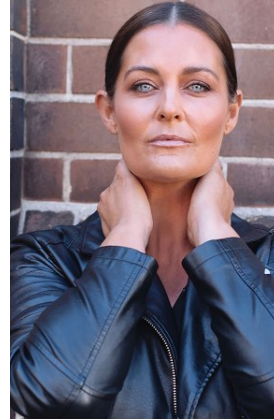

BELLA

Bec Turner

Height: 5'10 Bust: 40.5 Hips: 44 Waist: 34 Shoe: 10 US Hair: Black Eyes: Blue

BELLA

Bec Turner

Height: 5'10 Bust: 40.5 Hips: 44 Waist: 34 Shoe: 10 US Hair: Black Eyes: Blue