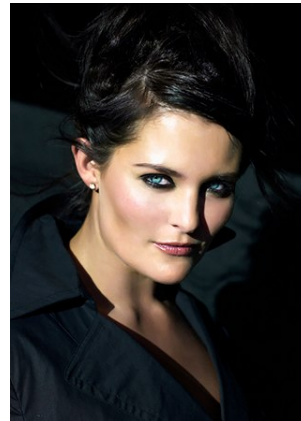

BELLA

Bec Turner

Height: 5'10 Bust: 40.5 Hips: 44 Waist: 34 Shoe: 10 US Hair: Black Eyes: Blue

BELLA

Bec Turner

Height: 5'10 Bust: 40.5 Hips: 44 Waist: 34 Shoe: 10 US Hair: Black Eyes: Blue