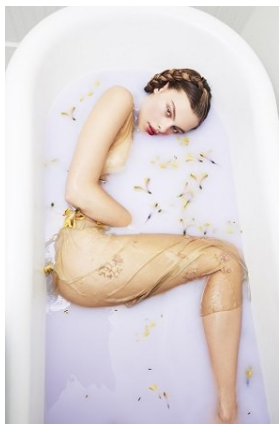

# BELLA

Madie Downs

Height: 5'10 Bust: 32 Hips: 37 Waist: 26 Hair: Dark Blonde Eyes: Hazel