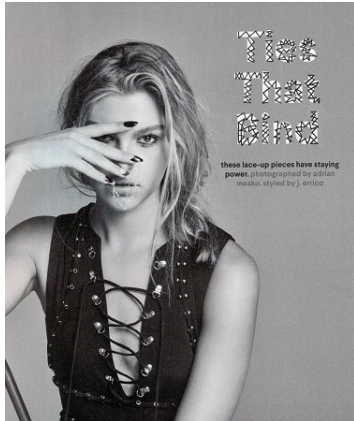

# BELLA

Madie Downs

Height: 5'10 Bust: 32 Hips: 37 Waist: 26 Hair: Dark Blonde Eyes: Hazel