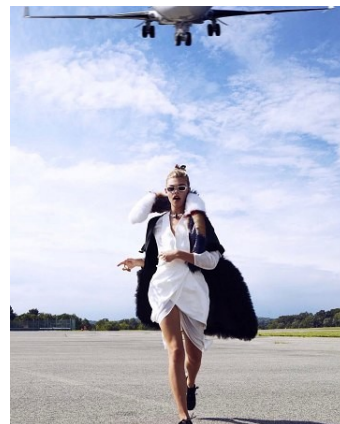

# BELLA

Madie Downs

Height: 5'10 Bust: 32 Hips: 37 Waist: 26 Hair: Dark Blonde Eyes: Hazel