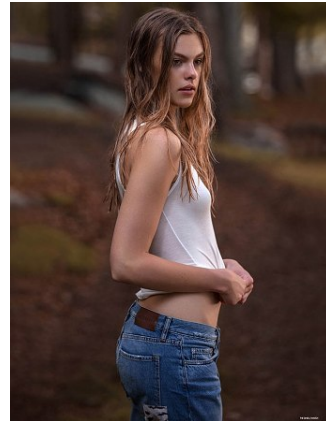

# BELLA

Madie Downs

Height: 5'10 Bust: 32 Hips: 37 Waist: 26 Hair: Dark Blonde Eyes: Hazel