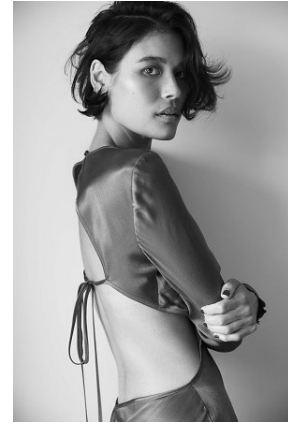

# BELLA

Bianca Beaman

Height: 5'10.5 Bust: 33.5 Hips: 36 Waist: 26 Shoe: 10 US Hair: Brunette Eyes: Brown