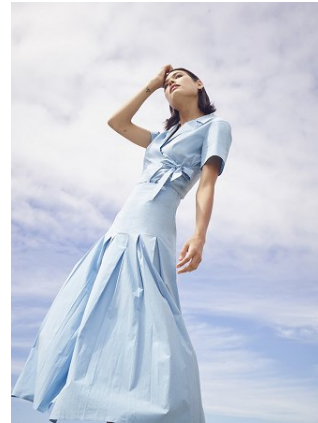

# BELLA

Bianca Beaman

Height: 5'10.5 Bust: 33.5 Hips: 36 Waist: 26 Shoe: 10 US Hair: Brunette Eyes: Brown