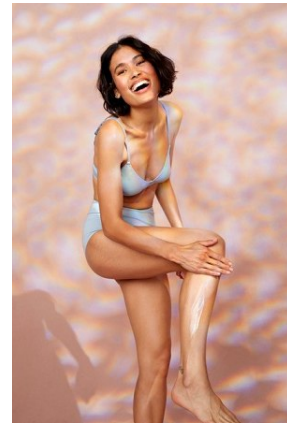

# BELLA

Bianca Beaman

Height: 5'10.5 Bust: 33.5 Hips: 36 Waist: 26 Shoe: 10 US Hair: Brunette Eyes: Brown