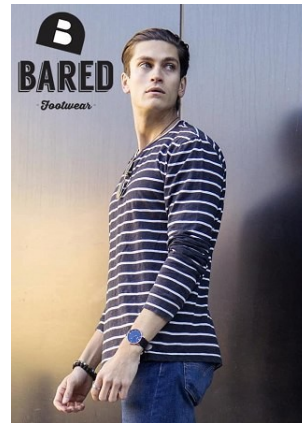

# BELLA

Nicholas Myrtle

Height: 5'11 Waist: 31.5 Waist: 12 US Hair: Brown Eyes: Green

PO Box 504 Manly NSW Australia 1655 tel: +61 2 9976 6685 email: [info@bellamodels.com.au](mailto:info@bellamodels.com.au)