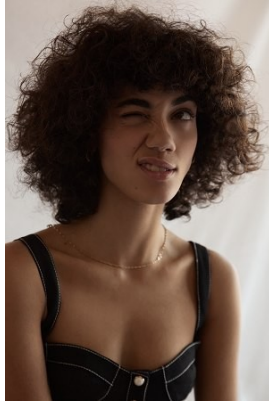

BELLA

Ciena Lahanis

Height: 5'7.5 Bust: 29.5 Hips: 34 Waist: 24 Shoe: 7.5 US Hair: Brown Eyes: Hazel

BELLA

Ciena Lahanis

Height: 5'7.5 Bust: 29.5 Hips: 34 Waist: 24 Shoe: 7.5 US Hair: Brown Eyes: Hazel

BELLA

Ciena Lahanis

Height: 5'7.5 Bust: 29.5 Hips: 34 Waist: 24 Shoe: 7.5 US Hair: Brown Eyes: Hazel