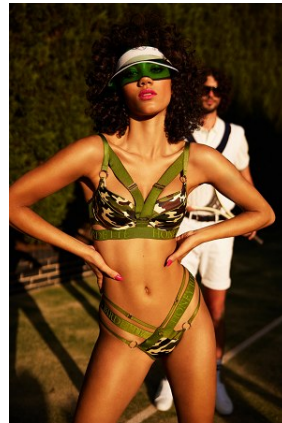

BELLA

Ciena Lahanis

Height: 5'7.5 Bust: 29.5 Hips: 34 Waist: 24 Shoe: 7.5 US Hair: Brown Eyes: Hazel

BELLA

Ciena Lahanis

Height: 5'7.5 Bust: 29.5 Hips: 34 Waist: 24 Shoe: 7.5 US Hair: Brown Eyes: Hazel

BELLA

Ciena Lahanis

Height: 5'7.5 Bust: 29.5 Hips: 34 Waist: 24 Shoe: 7.5 US Hair: Brown Eyes: Hazel