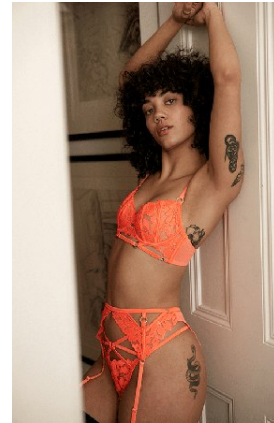

BELLA

Ciena Lahanis

Height: 5'7.5 Bust: 29.5 Hips: 34 Waist: 24 Shoe: 7.5 US Hair: Brown Eyes: Hazel

BELLA

Ciena Lahanis

Height: 5'7.5 Bust: 29.5 Hips: 34 Waist: 24 Shoe: 7.5 US Hair: Brown Eyes: Hazel

BELLA

Ciena Lahanis

Height: 5'7.5 Bust: 29.5 Hips: 34 Waist: 24 Shoe: 7.5 US Hair: Brown Eyes: Hazel