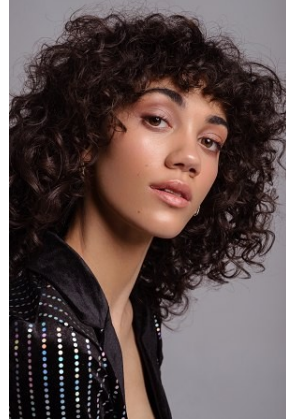

BELLA

Ciena Lahanis

Height: 5'7.5 Bust: 29.5 Hips: 34 Waist: 24 Shoe: 7.5 US Hair: Brown Eyes: Hazel

BELLA

Ciena Lahanis

Height: 5'7.5 Bust: 29.5 Hips: 34 Waist: 24 Shoe: 7.5 US Hair: Brown Eyes: Hazel

BELLA

Ciena Lahanis

Height: 5'7.5 Bust: 29.5 Hips: 34 Waist: 24 Shoe: 7.5 US Hair: Brown Eyes: Hazel