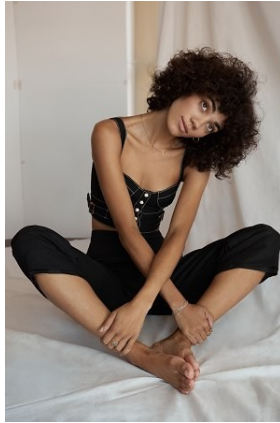

BELLA

Ciena Lahanis

Height: 5'7.5 Bust: 29.5 Hips: 34 Waist: 24 Shoe: 7.5 US Hair: Brown Eyes: Hazel

BELLA

Ciena Lahanis

Height: 5'7.5 Bust: 29.5 Hips: 34 Waist: 24 Shoe: 7.5 US Hair: Brown Eyes: Hazel

BELLA

Ciena Lahanis

Height: 5'7.5 Bust: 29.5 Hips: 34 Waist: 24 Shoe: 7.5 US Hair: Brown Eyes: Hazel