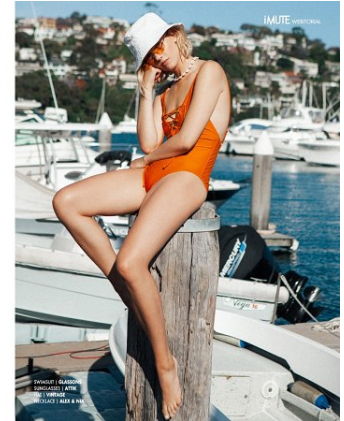

# BELLA

Berit Birkeland

Height: 5'9.5 Bust: 34 Hips: 36.5 Waist: 26.5 Hair: Blonde Eyes: Grey