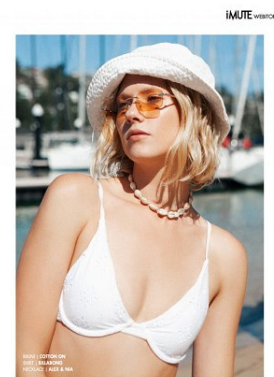

# BELLA

Berit Birkeland

Height: 5'9.5 Bust: 34 Hips: 36.5 Waist: 26.5 Hair: Blonde Eyes: Grey