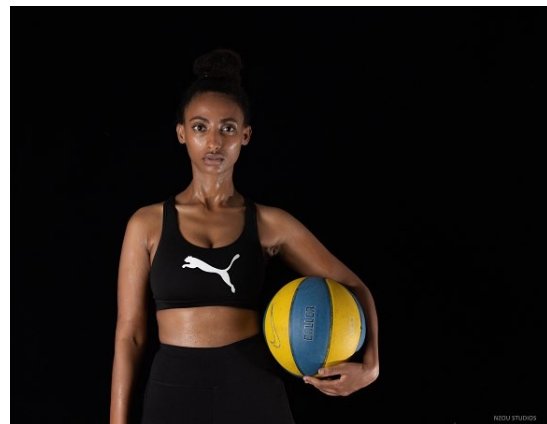

# BELLA

Gizzy Teye

Height: 5'4 Bust: 34 Hips: 38 Waist: 25 Shoe: 7.5 US Hair: Brown Eyes: Brown

# BELLA

Gizzy Taye

Height: 5'4 Bust: 34 Hips: 38 Waist: 25 Shoe: 7.5 US Hair: Brown Eyes: Brown