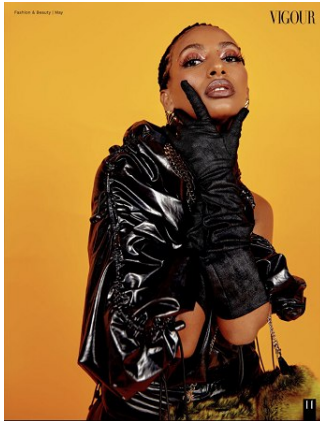

# BELLA

Gizzy Teye

Height: 5'4 Bust: 34 Hips: 38 Waist: 25 Shoe: 7.5 US Hair: Brown Eyes: Brown

# BELLA

Gizzy Taye

Height: 5'4 Bust: 34 Hips: 38 Waist: 25 Shoe: 7.5 US Hair: Brown Eyes: Brown