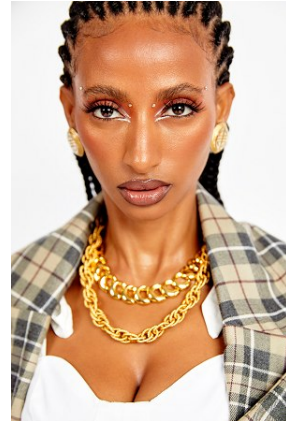

# BELLA

Gizzy Teye

Height: 5'4 Bust: 34 Hips: 38 Waist: 25 Shoe: 7.5 US Hair: Brown Eyes: Brown

# BELLA

Gizzy Taye

Height: 5'4 Bust: 34 Hips: 38 Waist: 25 Shoe: 7.5 US Hair: Brown Eyes: Brown