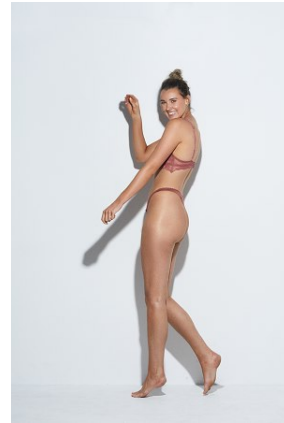

# BELLA

Zoe Donne

Height: 6'2.5 Bust: 34.5 Hips: 41 Waist: 29 Shoe: 11 US Hair: Brunette Eyes: Green