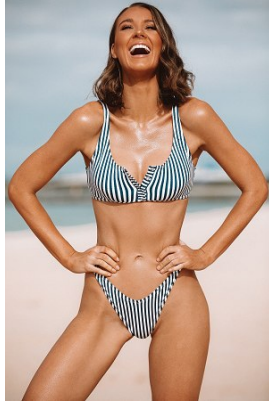

# BELLA

Zoe Donne

Height: 6'2.5 Bust: 34.5 Hips: 41 Waist: 29 Shoe: 11 US Hair: Brunette Eyes: Green