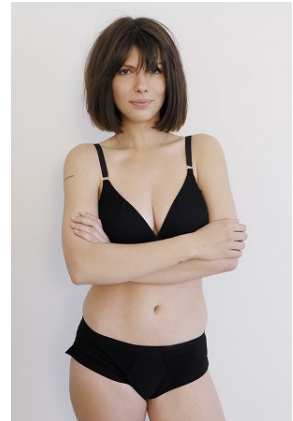

# BELLA

Blaise Robilliard

Height: 5'7 Bust: 36 Hips: 37 Waist: 27 Shoe: 10 US Hair: Dark Brown Eyes: Brown