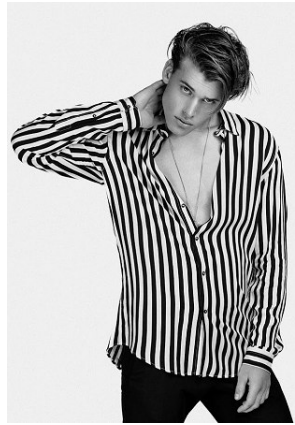

# BELLA

Kevin McMahon

Height: 6'0.5 Waist: 31 Waist: 11.5 US Hair: Brown Eyes: Blue

PO Box 504 Manly NSW Australia 1655 tel: +61 2 9976 6685 email: [info@bellamodels.com.au](mailto:info@bellamodels.com.au)