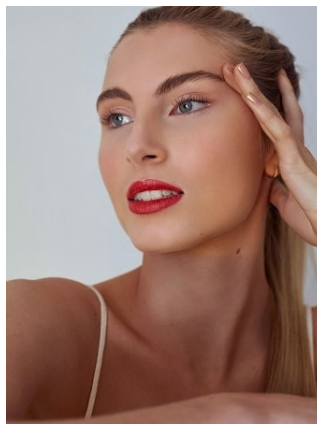

BELLA

Emma Kershaw

Height: 5'7.5 Bust: 34 Hips: 38.5 Waist: 27.5 Shoe: 7.5 US Hair: Blonde Eyes: Green

BELLA

Emma Kershaw

Height: 5'7.5 Bust: 34 Hips: 38.5 Waist: 27.5 Shoe: 7.5 US Hair: Blonde Eyes: Green