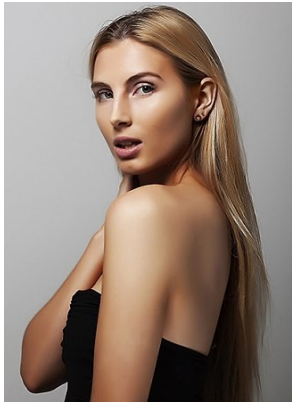

BELLA

Emma Kershaw

Height: 5'7.5 Bust: 34 Hips: 38.5 Waist: 27.5 Shoe: 7.5 US Hair: Blonde Eyes: Green

BELLA

Emma Kershaw

Height: 5'7.5 Bust: 34 Hips: 38.5 Waist: 27.5 Shoe: 7.5 US Hair: Blonde Eyes: Green