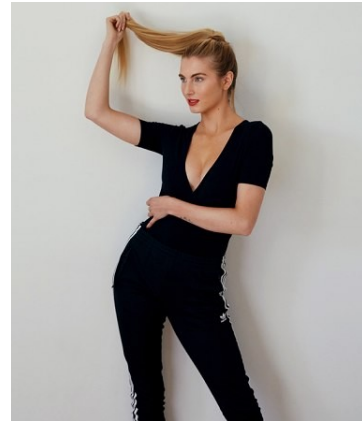

BELLA

Emma Kershaw

Height: 5'7.5 Bust: 34 Hips: 38.5 Waist: 27.5 Shoe: 7.5 US Hair: Blonde Eyes: Green

BELLA

Emma Kershaw

Height: 5'7.5 Bust: 34 Hips: 38.5 Waist: 27.5 Shoe: 7.5 US Hair: Blonde Eyes: Green