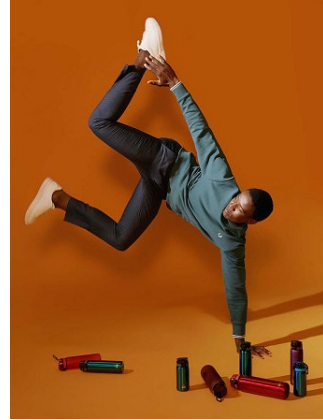

# BELLA

Marshal Ndebele

Height: 6'2.5 Waist: 33 Hair: Black Eyes: Brown