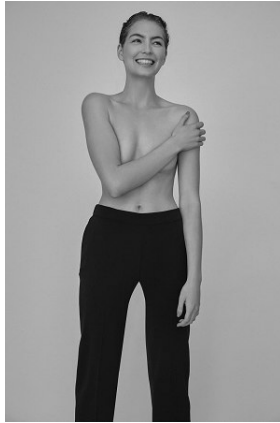

# BELLA

Rael Wright

Height: 5'9 Bust: 33 Hips: 36 Waist: 24 Shoe: 8 US Hair: Dark Blonde Eyes: Blue