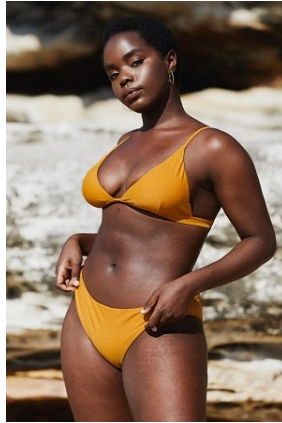

# BELLA

Mukisa Mbunsu

Height: 5'8 Bust: 35 Hips: 38.5 Waist: 29.5 Shoe: 11 US Hair: Black Eyes: Brown