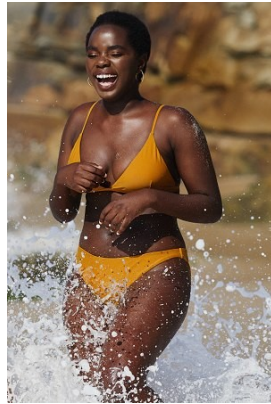

BELLA

Mukisa Mbunsu

Height: 5'8 Bust: 35 Hips: 38.5 Waist: 29.5 Shoe: 11 US Hair: Black Eyes: Brown

BELLA

Mukisa Mbunsu

Height: 5'8 Bust: 35 Hips: 38.5 Waist: 29.5 Shoe: 11 US Hair: Black Eyes: Brown

BELLA

Mukisa Mbunsu

Height: 5'8 Bust: 35 Hips: 38.5 Waist: 29.5 Shoe: 11 US Hair: Black Eyes: Brown