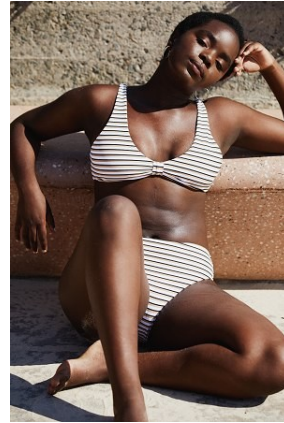

BELLA

Mukisa Mbunsu

Height: 5'8 Bust: 35 Hips: 38.5 Waist: 29.5 Shoe: 11 US Hair: Black Eyes: Brown

BELLA

Mukisa Mbunsu

Height: 5'8 Bust: 35 Hips: 38.5 Waist: 29.5 Shoe: 11 US Hair: Black Eyes: Brown

BELLA

Mukisa Mbunsu

Height: 5'8 Bust: 35 Hips: 38.5 Waist: 29.5 Shoe: 11 US Hair: Black Eyes: Brown