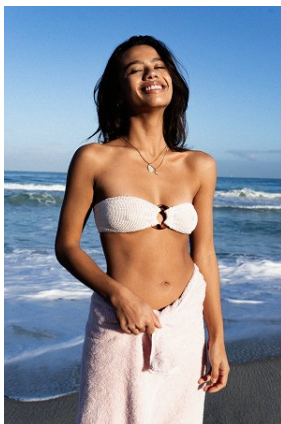

# BELLA

Sami Warren

Height: 5'5 Bust: 26 Hips: 33 Waist: 25.5 Hair: Brunette Eyes: Brown