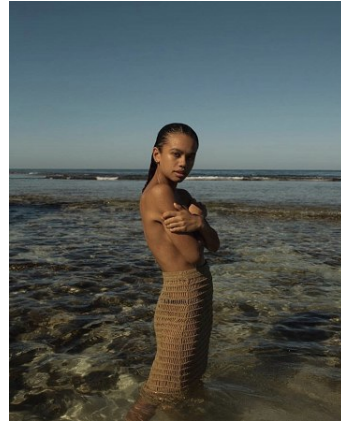

# BELLA

Sami Warren

Height: 5'5 Bust: 26 Hips: 33 Waist: 25.5 Hair: Brunette Eyes: Brown