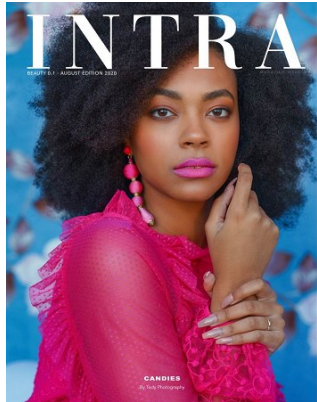

# BELLA

Shanice Esther-Louise

Height: 5'7.5 Bust: 33 Hips: 38.5 Waist: 25.5 Hair: Dark Brown Eyes: Brown