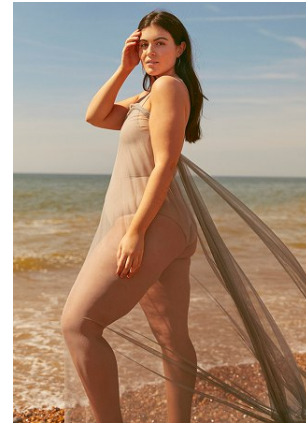

BELLA

Geneve Benatar

Height: 5'9 Bust: 39 Hips: 47 Waist: 33 Shoe: 11 US Hair: Brown Eyes: Brown

BELLA

Geneve Benatar

Height: 5'9 Bust: 39 Hips: 47 Waist: 33 Shoe: 11 US Hair: Brown Eyes: Brown

BELLA

Geneve Benatar

Height: 5'9 Bust: 39 Hips: 47 Waist: 33 Shoe: 11 US Hair: Brown Eyes: Brown