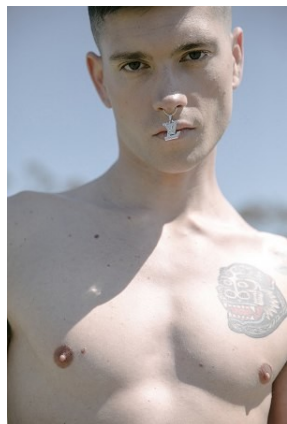

BELLA

Harry O`Donnell

Height: 6'3.5 Waist: 31 Waist: 11 US Hair: Dark Brown Eyes: Brown

BELLA

Harry O`Donnell

Height: 6'3.5 Waist: 31 Waist: 11 US Hair: Dark Brown Eyes: Brown