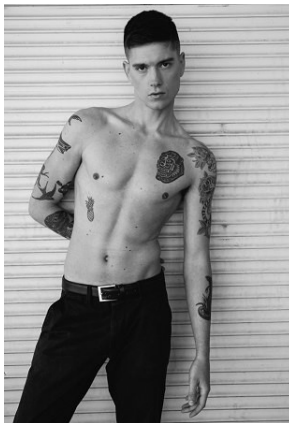

BELLA

Harry O`Donnell

Height: 6'3.5 Waist: 31 Waist: 11 US Hair: Dark Brown Eyes: Brown

BELLA

Harry O`Donnell

Height: 6'3.5 Waist: 31 Waist: 11 US Hair: Dark Brown Eyes: Brown