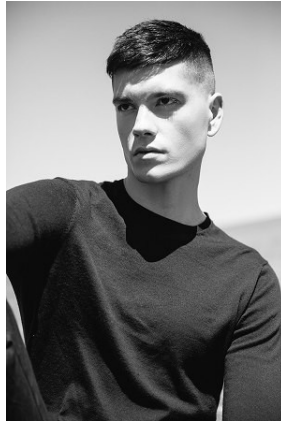

BELLA

Harry O`Donnell

Height: 6'3.5 Waist: 31 Waist: 11 US Hair: Dark Brown Eyes: Brown

BELLA

Harry O`Donnell

Height: 6'3.5 Waist: 31 Waist: 11 US Hair: Dark Brown Eyes: Brown