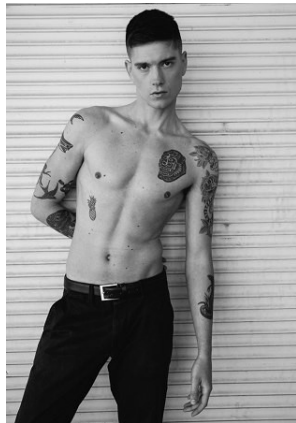

BELLA

Harry O'Donnell

Height: 6'3.5 Waist: 31 Waist: 11 US Hair: Dark Brown Eyes: Brown

BELLA

Harry O`Donnell

Height: 6'3.5 Waist: 31 Waist: 11 US Hair: Dark Brown Eyes: Brown