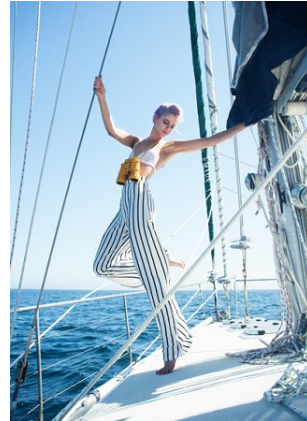

BELLA

Jadiee Collins

Height: 5'10 Bust: 33 Hips: 33 Waist: 26 Shoe: 12.5 US Hair: Ash Blonde Eyes: Brown

BELLA

Jadie Collins

Height: 5'10 Bust: 33 Hips: 33 Waist: 26 Shoe: 12.5 US Hair: Ash Blonde Eyes: Brown

BELLA

Jadie Collins

Height: 5'10 Bust: 33 Hips: 33 Waist: 26 Shoe: 12.5 US Hair: Ash Blonde Eyes: Brown