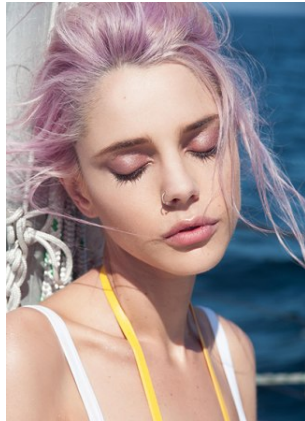

BELLA

Jadiee Collins

Height: 5'10 Bust: 33 Hips: 33 Waist: 26 Shoe: 12.5 US Hair: Ash Blonde Eyes: Brown

BELLA

Jadie Collins

Height: 5'10 Bust: 33 Hips: 33 Waist: 26 Shoe: 12.5 US Hair: Ash Blonde Eyes: Brown

BELLA

Jadie Collins

Height: 5'10 Bust: 33 Hips: 33 Waist: 26 Shoe: 12.5 US Hair: Ash Blonde Eyes: Brown