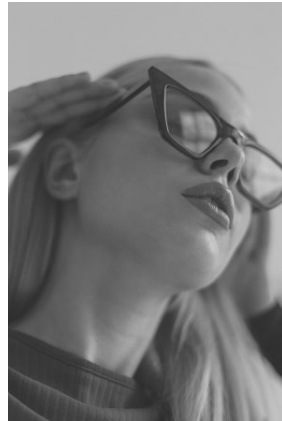

BELLA

Jadiee Collins

Height: 5'10 Bust: 33 Hips: 33 Waist: 26 Shoe: 12.5 US Hair: Ash Blonde Eyes: Brown

BELLA

Jadie Collins

Height: 5'10 Bust: 33 Hips: 33 Waist: 26 Shoe: 12.5 US Hair: Ash Blonde Eyes: Brown

BELLA

Jadie Collins

Height: 5'10 Bust: 33 Hips: 33 Waist: 26 Shoe: 12.5 US Hair: Ash Blonde Eyes: Brown