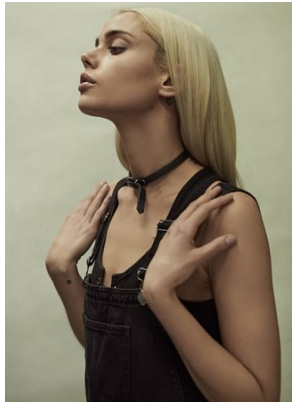

BELLA

Jadiee Collins

Height: 5'10 Bust: 33 Hips: 33 Waist: 26 Shoe: 12.5 US Hair: Ash Blonde Eyes: Brown

BELLA

Jadie Collins

Height: 5'10 Bust: 33 Hips: 33 Waist: 26 Shoe: 12.5 US Hair: Ash Blonde Eyes: Brown

BELLA

Jadie Collins

Height: 5'10 Bust: 33 Hips: 33 Waist: 26 Shoe: 12.5 US Hair: Ash Blonde Eyes: Brown