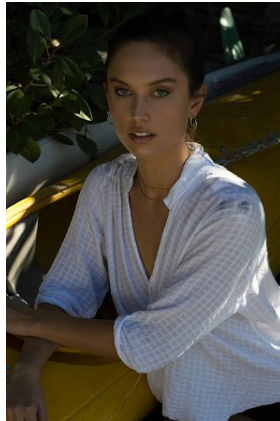

BELLA

Mia LaBozzetta

Height: 5'8.5 Bust: 33 Hips: 37 Waist: 25 Hair: Dark Brown Eyes: Hazel

BELLA

Mia LaBozzetta

Height: 5'8.5 Bust: 33 Hips: 37 Waist: 25 Hair: Dark Brown Eyes: Hazel