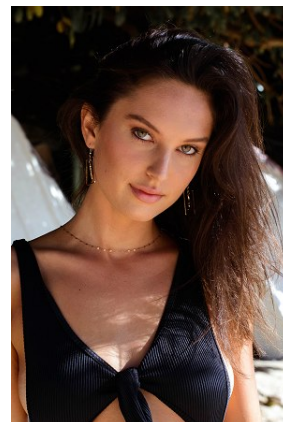

BELLA

Mia LaBozzetta

Height: 5'8.5 Bust: 33 Hips: 37 Waist: 25 Hair: Dark Brown Eyes: Hazel

BELLA

Mia LaBozzetta

Height: 5'8.5 Bust: 33 Hips: 37 Waist: 25 Hair: Dark Brown Eyes: Hazel