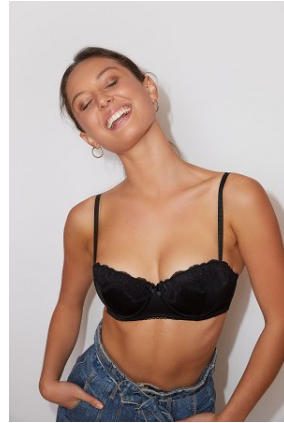

BELLA

Mia LaBozzetta

Height: 5'8.5 Bust: 33 Hips: 37 Waist: 25 Hair: Dark Brown Eyes: Hazel

BELLA

Mia LaBozzetta

Height: 5'8.5 Bust: 33 Hips: 37 Waist: 25 Hair: Dark Brown Eyes: Hazel