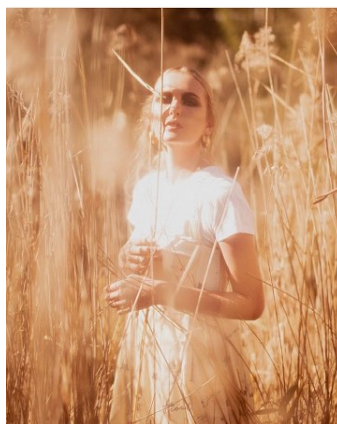

BELLA

Chloe Wynne

Height: 5'9.5 Bust: 34 Hips: 37 Waist: 25.5 Shoe: 9 US Hair: Blonde Eyes: Green

BELLA

Chloe Wynne

Height: 5'9.5 Bust: 34 Hips: 37 Waist: 25.5 Shoe: 9 US Hair: Blonde Eyes: Green