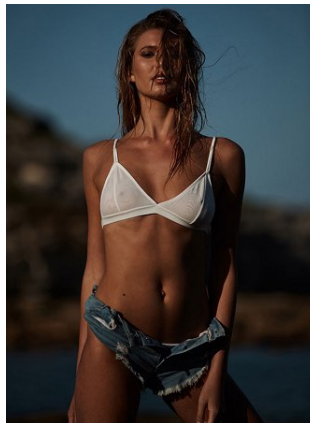

# BELLA

Nikki McClean

Height: 5'11 Bust: 35 Hips: 35.5 Waist: 24 Shoe: 8 US Hair: Blonde Eyes: Green