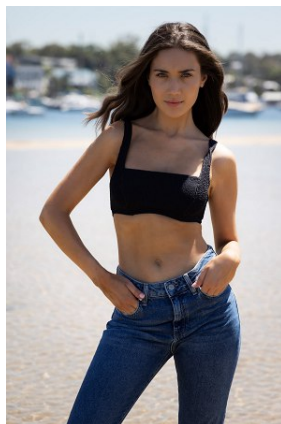

# BELLA

Natasha Milisic

Height: 5'8.5 Bust: 34 Hips: 36 Waist: 24.5 Shoe: 8 US Hair: Brown Eyes: Blue