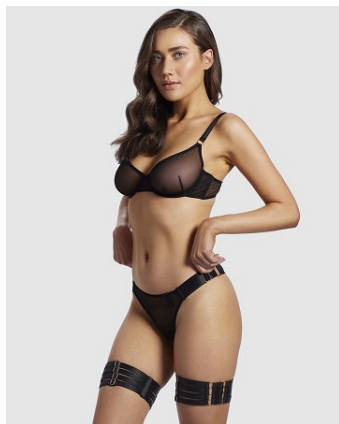

# BELLA

Natasha Milisic

Height: 5'8.5 Bust: 34 Hips: 36 Waist: 24.5 Shoe: 8 US Hair: Brown Eyes: Blue