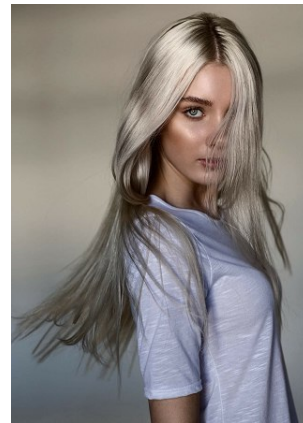

BELLA

Elise Faust

Height: 5'9.5 Bust: 34.5 Hips: 37 Waist: 25 Shoe: 9.5 US Hair: Blonde Eyes: Grey

PO Box 504 Manly NSW Australia 1655 tel: +61 2 9976 6685 email: info@bellamodels.com.au

BELLA

Elise Faust

Height: 5'9.5 Bust: 34.5 Hips: 37 Waist: 25 Shoe: 9.5 US Hair: Blonde Eyes: Grey