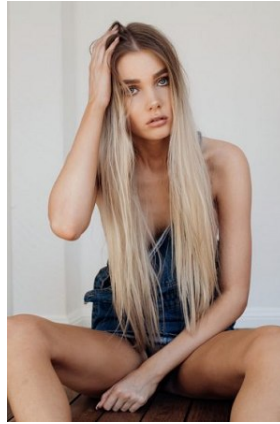

BELLA

Elise Faust

Height: 5'9.5 Bust: 34.5 Hips: 37 Waist: 25 Shoe: 9.5 US Hair: Blonde Eyes: Grey

PO Box 504 Manly NSW Australia 1655 tel: +61 2 9976 6685 email: info@bellamodels.com.au

BELLA

Elise Faust

Height: 5'9.5 Bust: 34.5 Hips: 37 Waist: 25 Shoe: 9.5 US Hair: Blonde Eyes: Grey