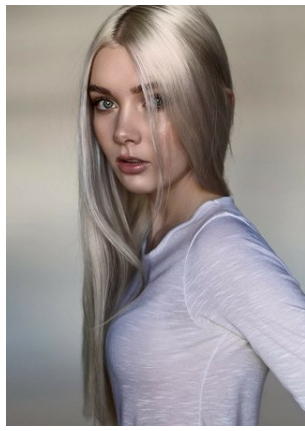

BELLA

Elise Faust

Height: 5'9.5 Bust: 34.5 Hips: 37 Waist: 25 Shoe: 9.5 US Hair: Blonde Eyes: Grey

PO Box 504 Manly NSW Australia 1655 tel: +61 2 9976 6685 email: info@bellamodels.com.au

BELLA

Elise Faust

Height: 5'9.5 Bust: 34.5 Hips: 37 Waist: 25 Shoe: 9.5 US Hair: Blonde Eyes: Grey