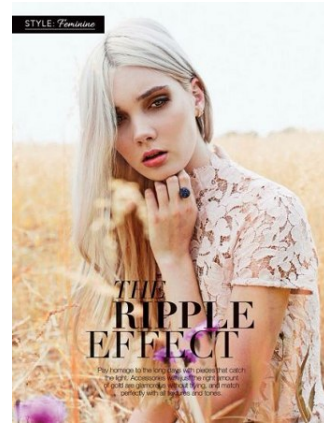

BELLA

Elise Faust

Height: 5'9.5 Bust: 33 Hips: 34.5 Waist: 24 Shoe: 9.5 US Hair: Blonde Eyes: Grey

PO Box 504 Manly NSW Australia 1655 tel: +61 2 9976 6685 email: info@bellamodels.com.au

BELLA

Elise Faust

Height: 5'9.5 Bust: 33 Hips: 34.5 Waist: 24 Shoe: 9.5 US Hair: Blonde Eyes: Grey