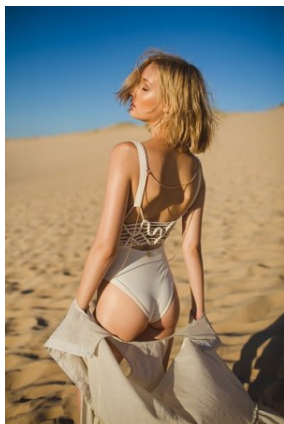

# BELLA

Nina Rivers

Height: 5'7.5 Bust: 32.5 Hips: 35 Waist: 25.5 Shoe: 6 US Hair: Blonde Eyes: Green