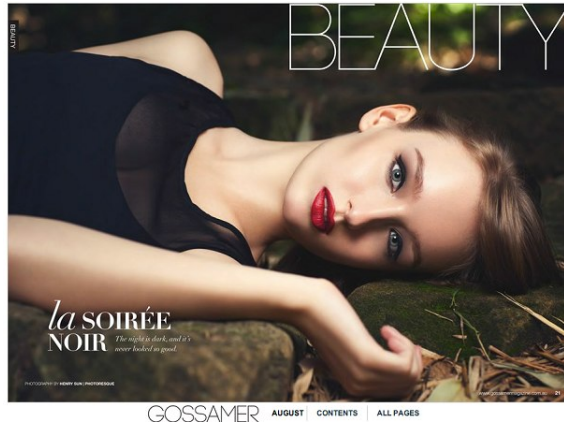

# BELLA

Nina Rivers

Height: 5'7.5 Bust: 32.5 Hips: 35 Waist: 25.5 Shoe: 6 US Hair: Blonde Eyes: Green