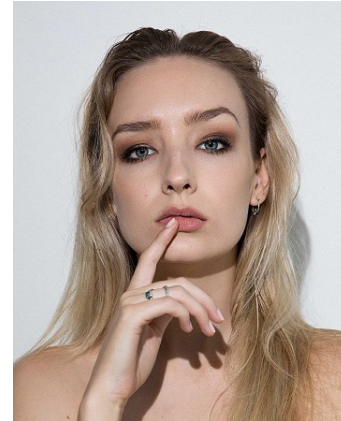

# BELLA

Nina Rivers

Height: 5'7.5 Bust: 32.5 Hips: 35 Waist: 25.5 Shoe: 6 US Hair: Blonde Eyes: Green