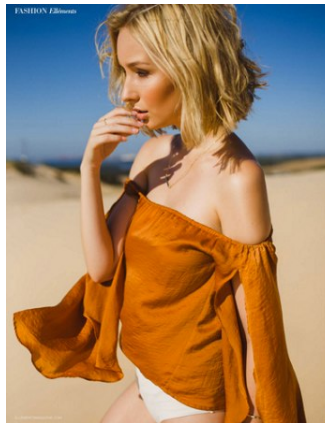

# BELLA

Nina Rivers

Height: 5'7.5 Bust: 32.5 Hips: 35 Waist: 25.5 Shoe: 6 US Hair: Blonde Eyes: Green