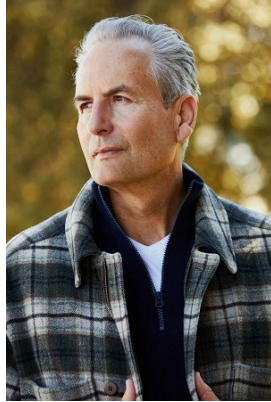

BELLA

Robin Asher

Height: 6'1 Waist: 34 Waist: 11 US Hair: Salt and Pepper Eyes: Brown

BELLA

Robin Asher

Height: 6'1 Waist: 34 Waist: 11 US Hair: Salt and Pepper Eyes: Brown