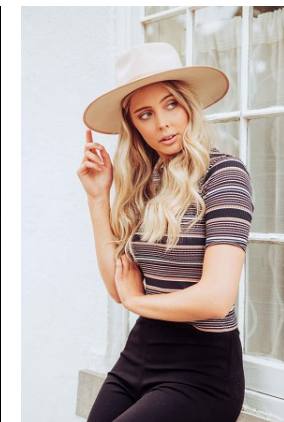

BELLA

Ruby Mackenzie

Height: 6'0.5 Bust: 36 Hips: 41.5 Waist: 28.5 Shoe: 10 US Hair: Blonde Eyes: Green

BELLA

Ruby Mackenzie

Height: 6'0.5 Bust: 36 Hips: 41.5 Waist: 28.5 Shoe: 10 US Hair: Blonde Eyes: Green

BELLA

Ruby Mackenzie

Height: 6'0.5 Bust: 36 Hips: 41.5 Waist: 28.5 Shoe: 10 US Hair: Blonde Eyes: Green