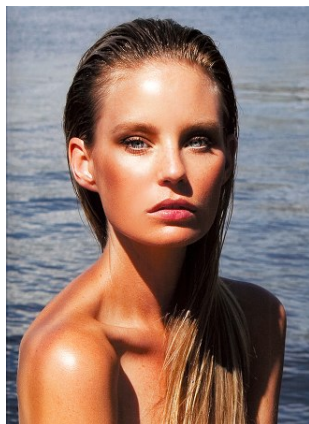

BELLA

Teisha Lowry

Height: 5'11 Bust: 34 Hips: 36.5 Waist: 26.5 Shoe: 8.5 US Hair: Blonde Eyes: Blue

BELLA

Teisha Lowry

Height: 5'11 Bust: 34 Hips: 36.5 Waist: 26.5 Shoe: 8.5 US Hair: Blonde Eyes: Blue