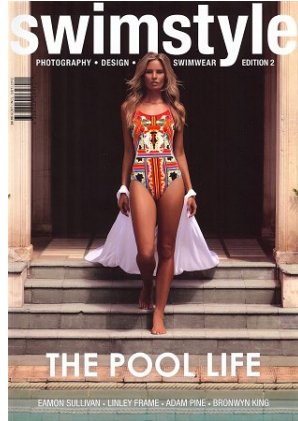

BELLA

Teisha Lowry

Height: 5'11 Bust: 34 Hips: 36.5 Waist: 26.5 Shoe: 8.5 US Hair: Blonde Eyes: Blue

BELLA

Teisha Lowry

Height: 5'11 Bust: 34 Hips: 36.5 Waist: 26.5 Shoe: 8.5 US Hair: Blonde Eyes: Blue