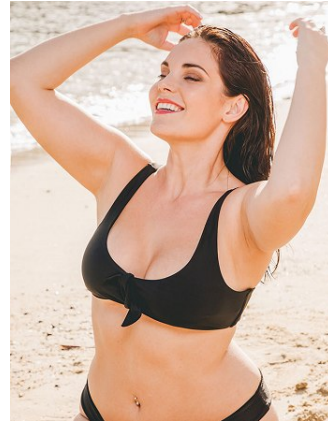

# BELLA

Indiana Reed

Height: 5'8 Bust: 39.5 Hips: 44 Waist: 31 Shoe: 9 US Hair: Brown Eyes: Hazel