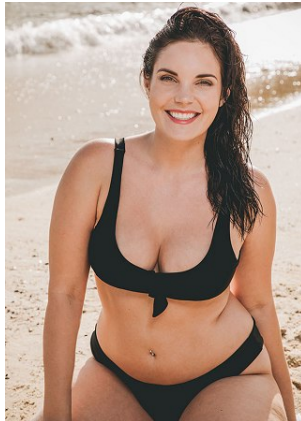

# BELLA

Indiana Reed

Height: 5'8 Bust: 39.5 Hips: 44 Waist: 31 Shoe: 9 US Hair: Brown Eyes: Hazel