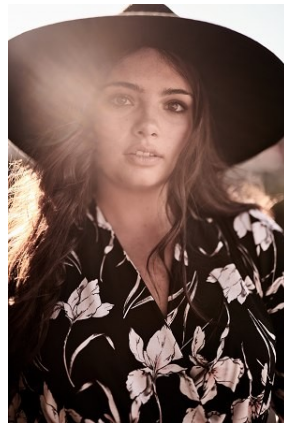

BELLA

Gabriela Gonzalez

Height: 5'6.5 Bust: 43 Hips: 47 Waist: 38 Shoe: 10 US Hair: Brown Eyes: Hazel

BELLA

Gabriela Gonzalez

Height: 5'6.5 Bust: 43 Hips: 47 Waist: 38 Shoe: 10 US Hair: Brown Eyes: Hazel

BELLA

Gabriela Gonzalez

Height: 5'6.5 Bust: 43 Hips: 47 Waist: 38 Shoe: 10 US Hair: Brown Eyes: Hazel

BELLA

Gabriela Gonzalez

Height: 5'6.5 Bust: 43 Hips: 47 Waist: 38 Shoe: 10 US Hair: Brown Eyes: Hazel